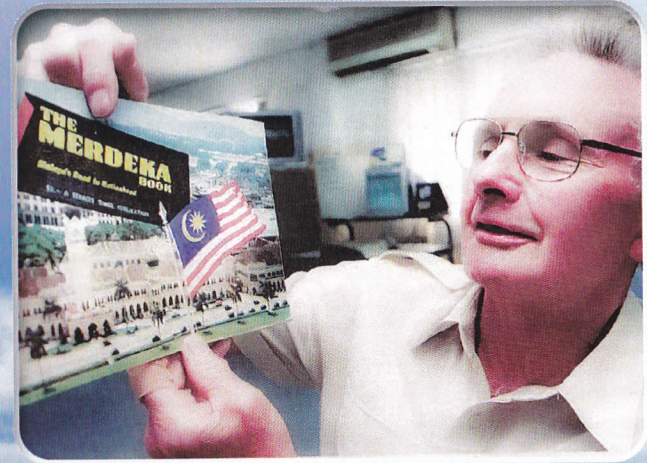

John Edward Allen

5th January 1937 - 30th September 2024

Southend Crematorium, West Chapel
Wednesday 6th November 2024
at 1.00 pm